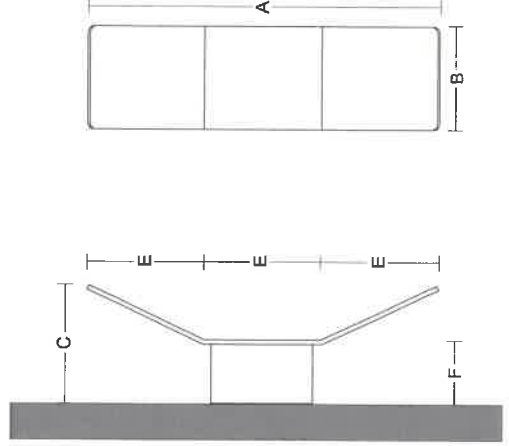

FINISHES .XX

STAINLESS STEEL POWDER COATED

Single fixing kit for wood door included
Back to back fixings available on request
Fixing kit for glass and metal door available on request