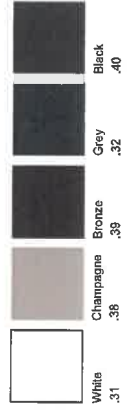

STAINLESS STEEL POWDER COATED

Single fixing kit for wood door included
Back to back fixings available on request
Fixing kit for glass and metal door available on request