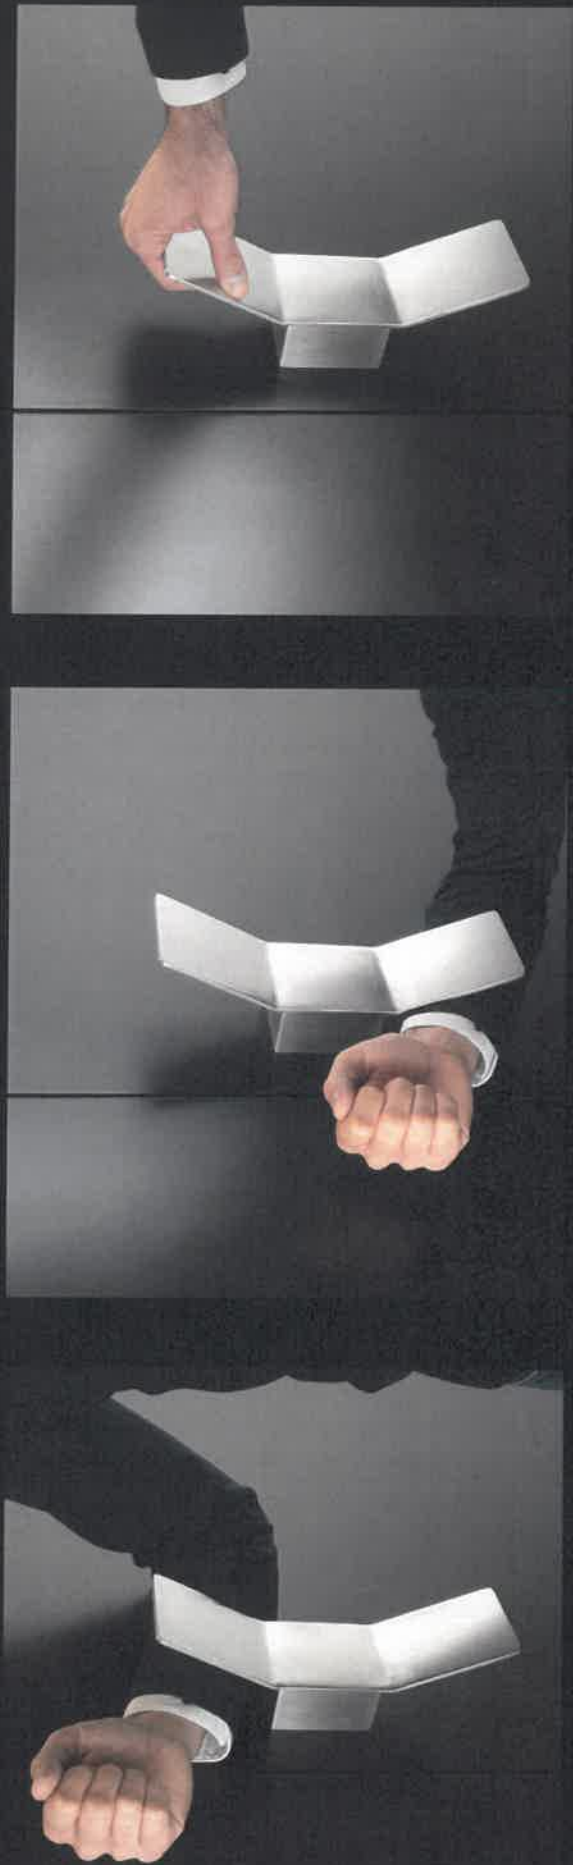

# Design 3

HANDS-FREE PULLS

STAINLESS STEEL SATIN AS PICTURED

## Design 3

ITEM	A	B	C	E	F
GHF.D03.0001.xx	304.80 mm 12"	88.90 mm 3 1/2"	101.60 mm 4"	101.60 mm 4"	54.80 mm 2 5/32"

### STAINLESS STEEL POWDER COATED

Single fixing kit for wood door included  
 Back to back fixings available on request  
 Fixing kit for glass and metal door available on request

# Design 3

HANDS-FREE PULLS

OPERABLE WITH  
WRIST, FOREARM  
OR ELBOW

COMPLIANT WITH  
ADA STANDARDS

**ADA**  
compliant

AND STILL OPERABLE  
BY HAND