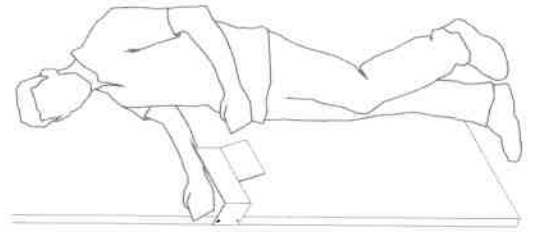

RIGHT HAND

Design 2.3

HANDS-FREE PULLS

OPERABLE WITH
WRIST, FOREARM
OR ELBOW

COMPLIANT WITH
ADA STANDARDS

AND STILL OPERABLE
BY HAND

ADA
compliant