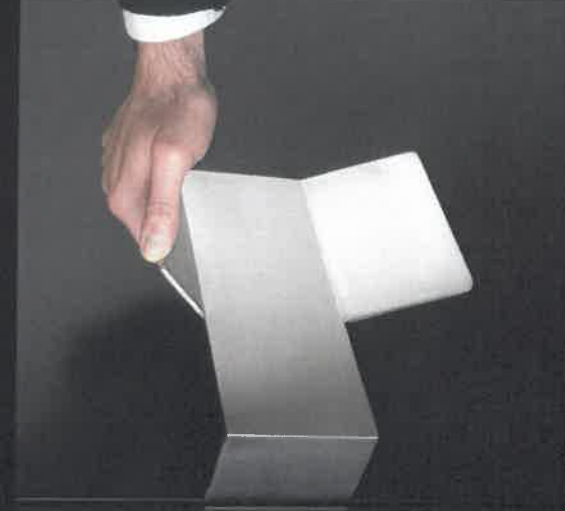

Design 2.3

HANDS-FREE PULLS