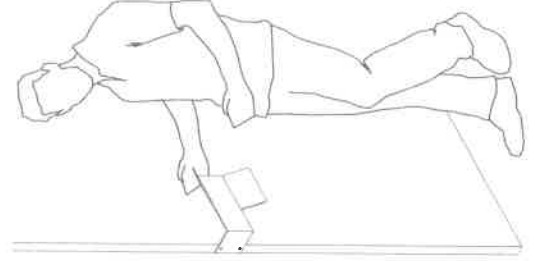

RIGHT HAND

Design 2.3

HANDS-FREE PULLS

OPERABLE WITH
WRIST, FOREARM
OR ELBOW

COMPLIANT WITH
ADA STANDARDS

AND STILL OPERABLE
BY HAND

ADA
compliant