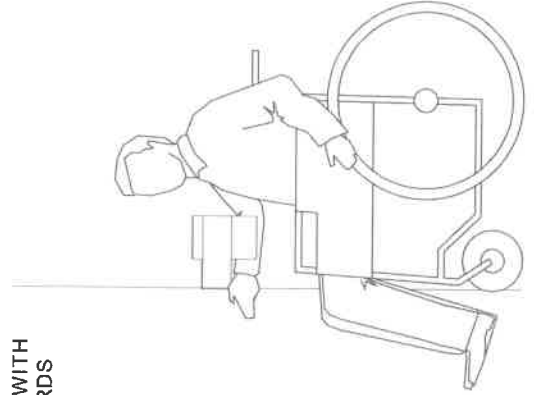

RIGHT HAND

Design 2.3

HANDS-FREE PULLS

OPERABLE WITH
WRIST, FOREARM
OR ELBOW

COMPLIANT WITH
ADA STANDARDS

AND STILL OPERABLE
BY HAND

ADA
compliant