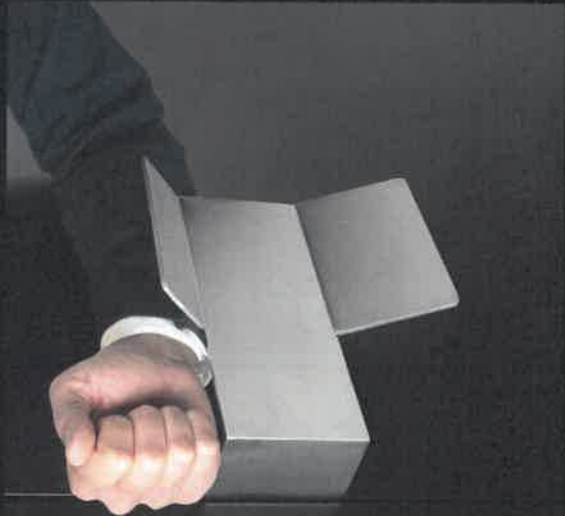

RIGHT HAND

Design 2.3

HANDS-FREE PULLS

OPERABLE WITH
WRIST, FOREARM
OR ELBOW

COMPLIANT WITH
ADA STANDARDS

AND STILL OPERABLE
BY HAND

ADA
compliant