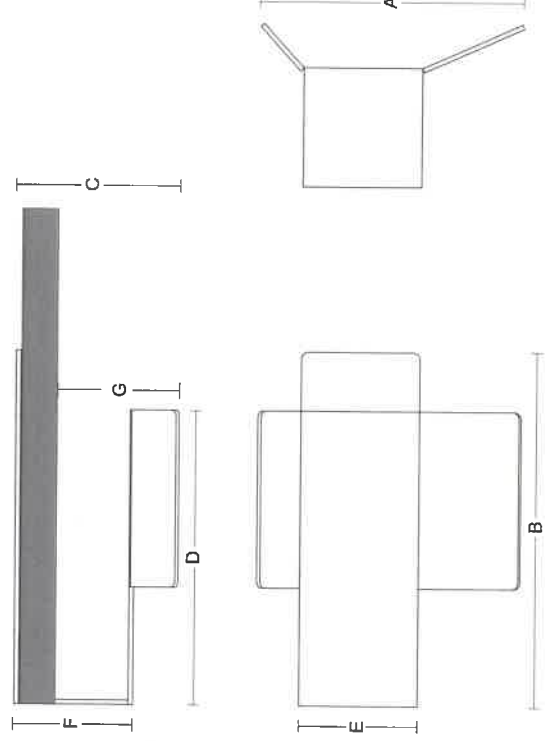

Design 2.3

HANDS-FREE PULLS

STAINLESS STEEL SATIN AS PICTURED

Design 2.3

ITEM	A	B	C	D	E	F	G
GHF.D02.0003. xx	228,60 mm 9"	304,80 mm 12"	140,60 mm 5 17/32"	254 mm 10"	101,60 mm 4"	102,50 mm 4 1/32"	Max 101,60 mm 4"

RIGHT HAND

Design 2.3

HANDS-FREE PULLS

OPERABLE WITH
WRIST, FOREARM
OR ELBOW

COMPLIANT WITH
ADA STANDARDS

AND STILL OPERABLE
BY HAND

ADA
compliant