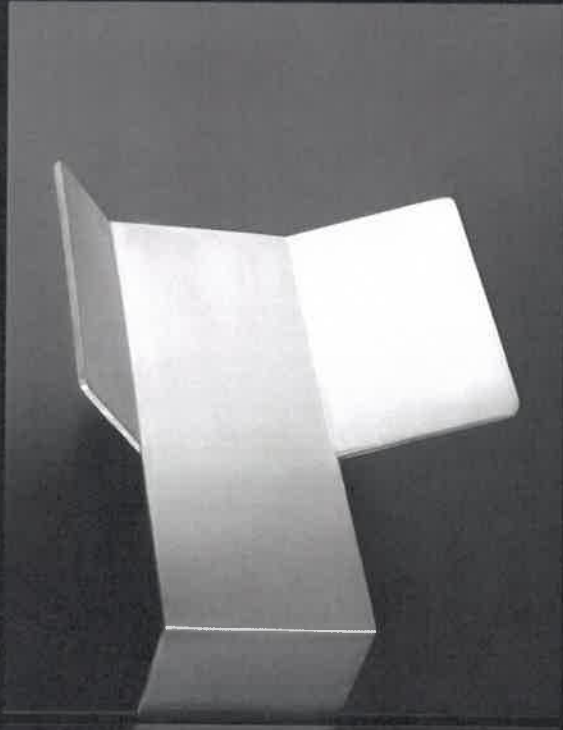

Design 2.3

HANDS-FREE PULLS

STAINLESS STEEL SATIN AS PICTURED

Design 2.3

ITEM	A	B	C	D	E	F	G
GHF.D02.0003. xx	228,60 mm 9"	304,80 mm 12"	140,60 mm 5 17/32"	254 mm 10"	101,60 mm 4"	102,50 mm 4 1/32"	Max 101,60 mm 4"

FINISHES .XX

STAINLESS STEEL		STAINLESS STEEL POWDER COATED			
Satin .44	Satin Gold .80	White .31	Champagne .38	Bronze .39	Black .40

Fixing kit for wood door included

Fixing: Satin for .44 Satin finish - Bright for .43 Bright finish - Black for .39 Bronze, .32 Grey, .40 Black finish - Satin for .31 White, .38 Champagne finish