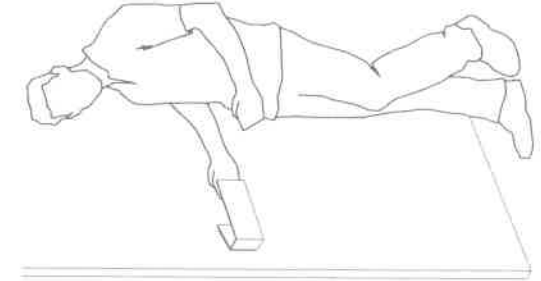

AND STILL OPERABLE
BY HAND