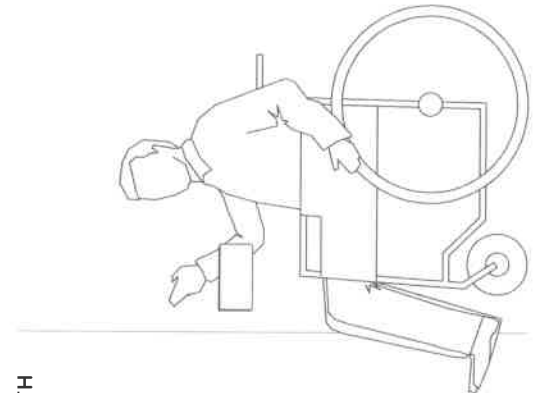

COMPLIANT WITH
ADA STANDARDS