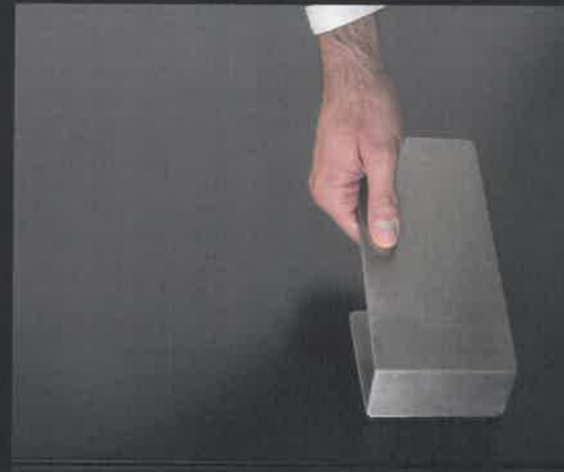

Design 1

HANDS-FREE PULLS

STAINLESS STEEL SATIN AS PICTURED

Design 1

ITEM	A	B	C	D	F
GHF.D01.0001.XX	101,60 mm 4"	203,20 mm 8"	101,60 mm 4"	101,60 mm 4"	50,80 mm 2"

FINISHES .XX

STAINLESS STEEL		STAINLESS STEEL POWDER COATED			
Satin .44	Satin Gold .80	White .31	Champagne .38	Bronze .39	Black .40

Single fixing kit for wood door included
 Back to back fixings available on request
 Fixing kit for glass and metal door available on request

Design 1

HANDS-FREE PULLS

OPERABLE WITH
WRIST, FOREARM
OR ELBOW