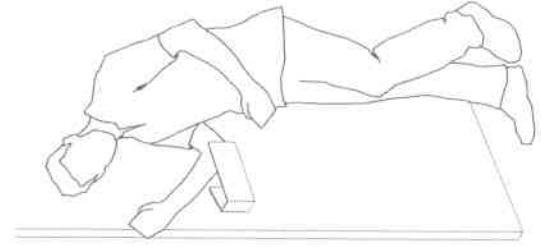

OPERABLE WITH
WRIST, FOREARM
OR ELBOW