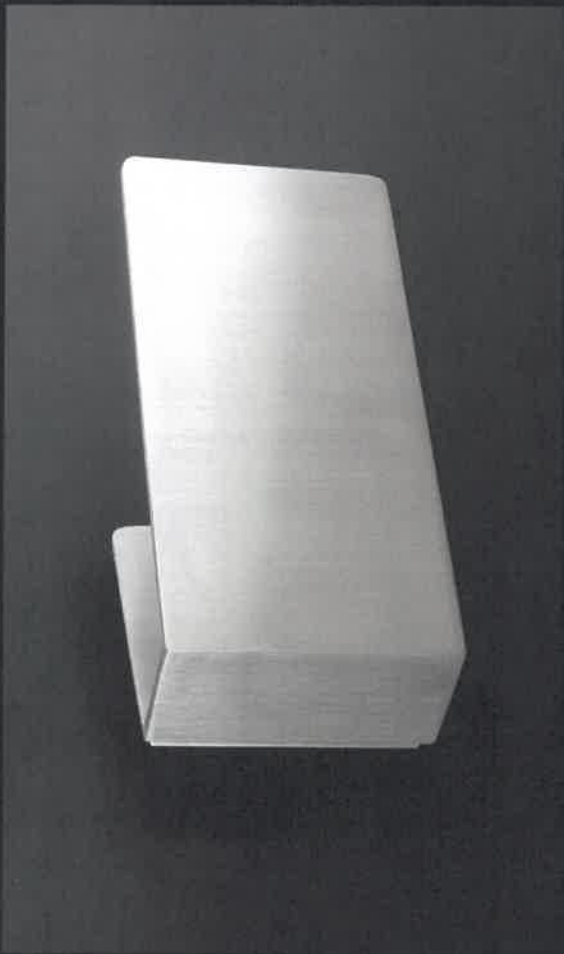

Design 1

HANDS-FREE PULLS

STAINLESS STEEL SATIN AS PICTURED

Design 1

ITEM	A	B	C	D	F
GHF.D01.0001.XX	101,60 mm 4"	203,20 mm 8"	101,60 mm 4"	101,60 mm 4"	50,80 mm 2"

FINISHES .XX

STAINLESS STEEL		STAINLESS STEEL POWDER COATED			
Satin .44	Satin Gold .80	White .31	Champagne .38	Bronze .39	Black .40