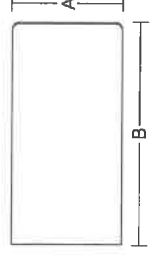

Design 1

HANDS-FREE PULLS

STAINLESS STEEL SATIN AS PICTURED

Design 1

ITEM	A	B	C	D	F
GHF.D01.0001.XX	101,60 mm 4"	203,20 mm 8"	101,60 mm 4"	101,60 mm 4"	50,80 mm 2"

FINISHES .XX

STAINLESS STEEL		STAINLESS STEEL POWDER COATED			
Satin .44	Satin Gold .80	White .31	Champagne .38	Bronze .39	Black .40