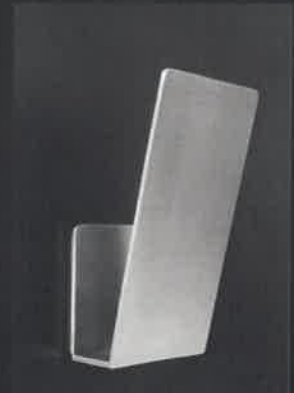

Design 1

HANDS-FREE PULLS

STAINLESS STEEL SATIN AS PICTURED

Design 1

ITEM	A	B	C	D	F
GHF.D01.0001.XX	101,60 mm 4"	203,20 mm 8"	101,60 mm 4"	101,60 mm 4"	50,80 mm 2"

FINISHES .XX

STAINLESS STEEL		STAINLESS STEEL POWDER COATED			
Satin .44	Satin Gold .80	White .31	Champagne .38	Bronze .39	Black .40

Single fixing kit for wood door included
 Back to back fixings available on request
 Fixing kit for glass and metal door available on request

Design 1

HANDS-FREE PULLS

OPERABLE WITH
WRIST, FOREARM
OR ELBOW