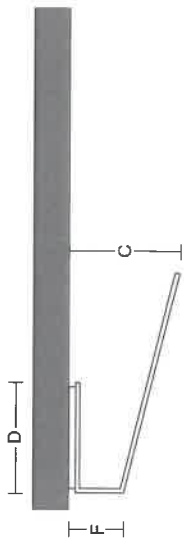

Design 1

HANDS-FREE PULLS

STAINLESS STEEL SATIN AS PICTURED

Design 1

ITEM	A	B	C	D	F
GHF.D01.0001.XX	101,60 mm 4"	203,20 mm 8"	101,60 mm 4"	101,60 mm 4"	50,80 mm 2"

FINISHES .XX

STAINLESS STEEL		STAINLESS STEEL POWDER COATED			
Satin .44	Satin Gold .80	White .31	Champagne .38	Bronze .39	Black .40

Single fixing kit for wood door included
 Back to back fixings available on request
 Fixing kit for glass and metal door available on request

Design 1

HANDS-FREE PULLS

OPERABLE WITH
WRIST, FOREARM
OR ELBOW