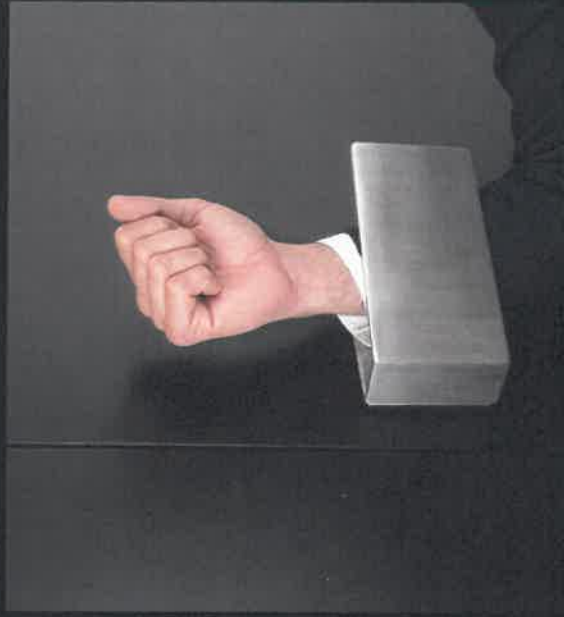

Design 1

HANDS-FREE PULLS

STAINLESS STEEL SATIN AS PICTURED

Design 1

ITEM	A	B	C	D	F
GHF.D01.0001.XX	101,60 mm 4"	203,20 mm 8"	101,60 mm 4"	101,60 mm 4"	50,80 mm 2"

FINISHES .XX

STAINLESS STEEL		STAINLESS STEEL POWDER COATED			
Satin .44	Satin Gold .80	White .31	Champagne .38	Bronze .39	Black .40

Single fixing kit for wood door included
 Back to back fixings available on request
 Fixing kit for glass and metal door available on request

Design 1

HANDS-FREE PULLS

OPERABLE WITH
WRIST, FOREARM
OR ELBOW